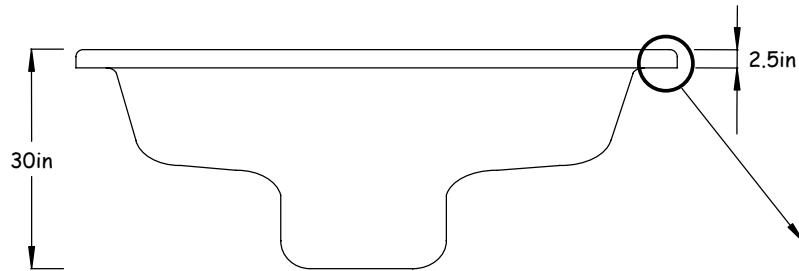

PLAN
NOT TO SCALE

SPECIFICATIONS

- 82" L X 62" W X 30" DEEP
- WATER VOLUME - 290 +/- GAL
- SEATS 3 ADULTS
- SOFA CONTUOR
- SLIP RESISTANT STEPS & BOTTOM
- SHIP WEIGHT 380 LBS +/- WITH CRATE

SECTION - AA
NOT TO SCALE

TYP. WALL SECTION
NOT TO SCALE

TRIO AVAILABLE IN BRONZE, SILVER, GOLD AND PLATINUM PACKAGES. JET LOCATION AND QUANTITY MAY VARY ACCORDING TO PACKAGE, GOLD PACKAGE SHOWN.

IZZI Bath & Spa
19250 N. U.S. Hwy 27
Clermont, FL 34711

TITLE:			
TRIO SPA			
SIZE:	DWG NO:	REV:	
A	1	1	
SCALE:	SHEET:		
AS NOTED	1 OF 2		

1-800-214-7440 ~ 352-394-8399 ~ Fax 352-394-2101