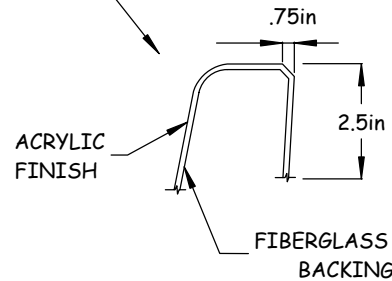

PLAN
NOT TO SCALE

SPECIFICATIONS

- 82" L X 62" W X 30" DEEP
- WATER VOLUME - 290 +/- GAL
- SEATS 3 ADULTS
- SOFA CONTUOR
- SLIP RESISTANT STEPS & BOTTOM
- SHIP WEIGHT 380 LBS +/- WITH CRATE

SECTION - AA
NOT TO SCALE

TYP. WALL SECTION
NOT TO SCALE

TRIO AVAILABLE IN BRONZE, SILVER, GOLD AND PLATINUM PACKAGES. JET LOCATION AND QUANTITY MAY VARY ACCORDING TO PACKAGE, GOLD PACKAGE SHOWN.

IZZI Bath & Spa
19250 N. U.S. Hwy 27
Clermont, FL 34711

TITLE:			
TRIO SPA			
SIZE:	DWG NO:	REV:	
A	1	1	
SCALE:	SHEET:		
AS NOTED	1 OF 2		

1-800-214-7440 ~ 352-394-8399 ~ Fax 352-394-2101