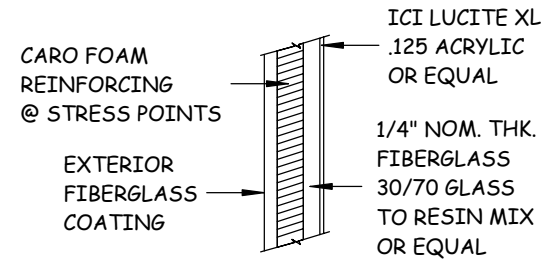

PLAN
NOT TO SCALE

SPECIFICATIONS

- 82" L X 62" W X 30" DEEP
- WATER VOLUME - 290 +/- GAL
- SEATS 3 ADULTS
- SOFA CONTUOR
- SLIP RESISTANT STEPS & BOTTOM
- SHIP WEIGHT 380 LBS +/- WITH CRATE

SECTION - AA
NOT TO SCALE

TYP. WALL SECTION
NOT TO SCALE

TRIO AVAILABLE IN BRONZE, SILVER, GOLD AND PLATINUM PACKAGES. JET LOCATION AND QUANTITY MAY VARY ACCORDING TO PACKAGE, GOLD PACKAGE SHOWN.

IZZI Bath & Spa
19250 N. U.S. Hwy 27
Clermont, FL 34711