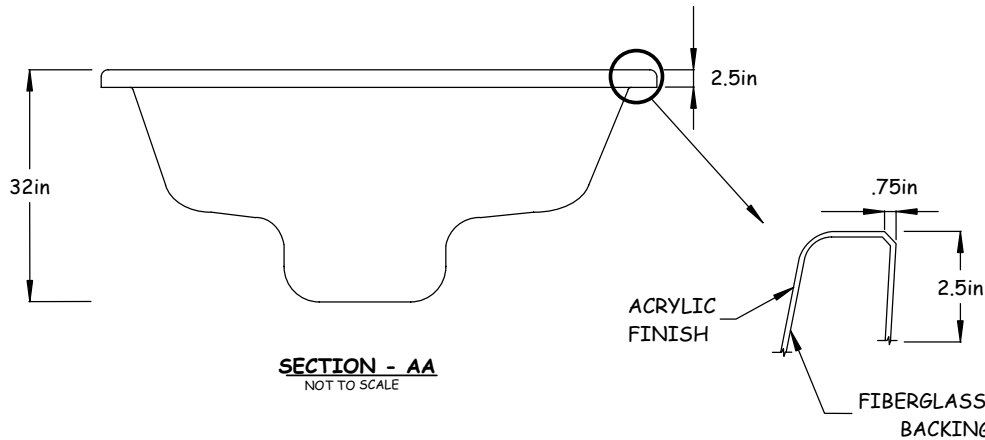

PLAN
NOT TO SCALE

SPECIFICATIONS

- 79" L X 79" W X 32" DEEP
- WATER VOLUME - 380 +/- GAL
- SEATS 5 ADULTS
- SOFA CONTOUR
- LOUNGE CONTOUR
- SLIP RESISTANT STEPS & BOTTOM
- SHIP WEIGHT 455 LBS +/- WITH CRATE

OPTIONAL FOOT DOME
NOT TO SCALE

CARO FOAM
REINFORCING
@ STRESS POINTS

EXTERIOR
FIBERGLASS
COATING

ICI LUCITE XL
.125 ACRYLIC
OR EQUAL

1/4" NOM. THK.
FIBERGLASS
30/70 GLASS
TO RESIN MIX
OR EQUAL

TYP. WALL SECTION
NOT TO SCALE