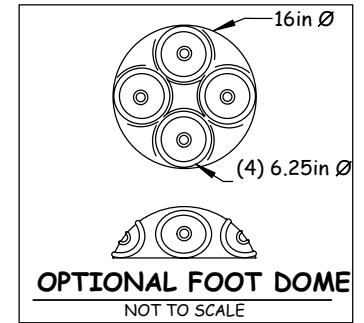

PLAN
NOT TO SCALE

SPECIFICATIONS

- 79" L X 79" W X 32" DEEP
- WATER VOLUME - 380 +/- GAL
- SEATS 5 ADULTS
- SOFA CONTOUR
- LOUNGE CONTOUR
- SLIP RESISTANT STEPS & BOTTOM
- SHIP WEIGHT 455 LBS +/- WITH CRATE